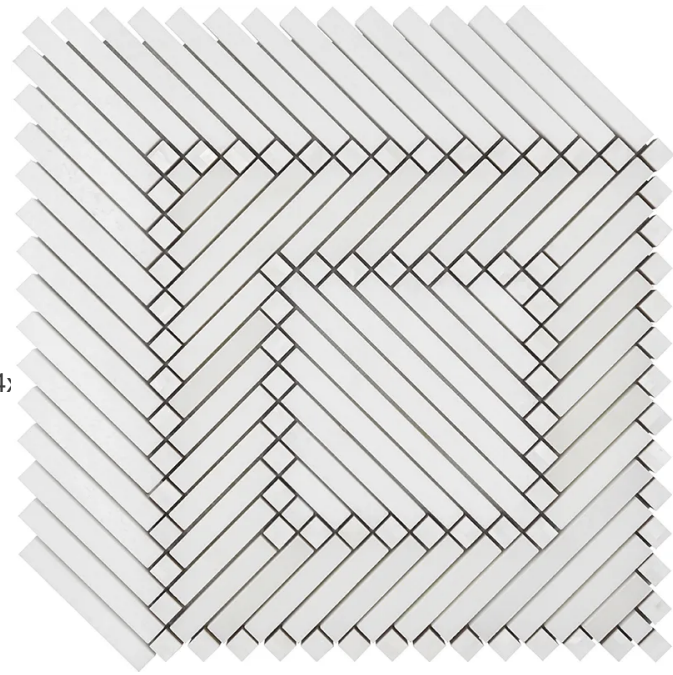

YAP

Code: **MIC-04SQPR**

Collection: **Natural**

Product Details:

Material	Thassos, Royal White, Shell
Color	White
Surface	Polished
Mounting Type:	Mesh Mounted
Priced by:	sheet
Sold by:	sheet
Sheet Size:	8.8x12.4"
Chip Size (inch)	-
Chip Size (mm)	10x10+32.6x10+55.2x10+77.8x10+100.4;
Thickness	3/8"
Sheet Coverage (sq.ft)	0.762
Variation:	V3 (moderate)
Porcelain Faces:	-
Porcelain Edges:	-

Packaging Info:

Packing:	5 shts/box
Sq. Ft. Per Box:	3.811
Weight/box:	18.000
Sheet or Sq. Ft. weight:	0.762

Areas of use

Indoor Walls:	Yes
Light traffic floors:	Yes
High traffic floors:	No
Shower Walls:	Yes
Shower Floor:	No
Steam Room:	No
Swimming Pool:	No
Heat areas up to 150F:	Yes
Commercial Walls:	Yes
Commercial Floors:	No