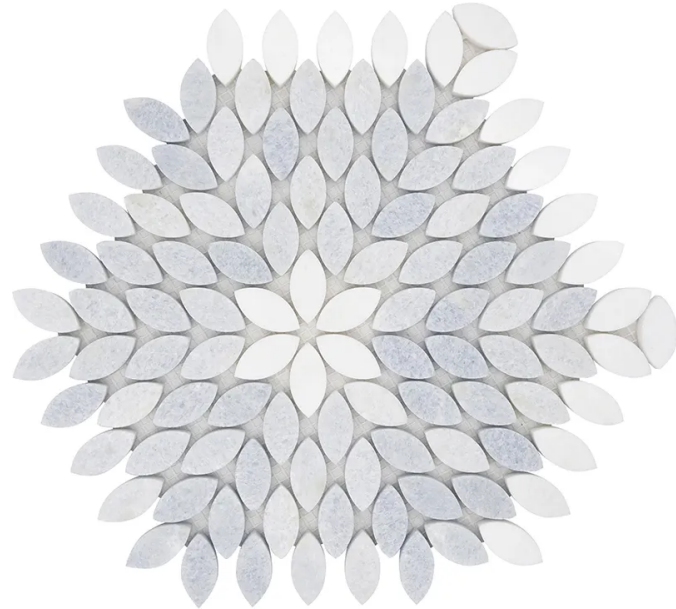

Palikir

Code: **MIC-02LFBL**

Collection: **Natural**

Product Details:

Material	Blue Celeste, Thassos
Color	Blue
Surface	Polished
Mounting Type:	Mesh Mounted
Priced by:	sheet
Sold by:	sheet
Sheet Size:	10.9x9.4"
Chip Size (inch)	-
Chip Size (mm)	36.6x18
Thickness	3/8"
Sheet Coverage (sq.ft)	0.709
Variation:	V3 (moderate)
Porcelain Faces:	-
Porcelain Edges:	-