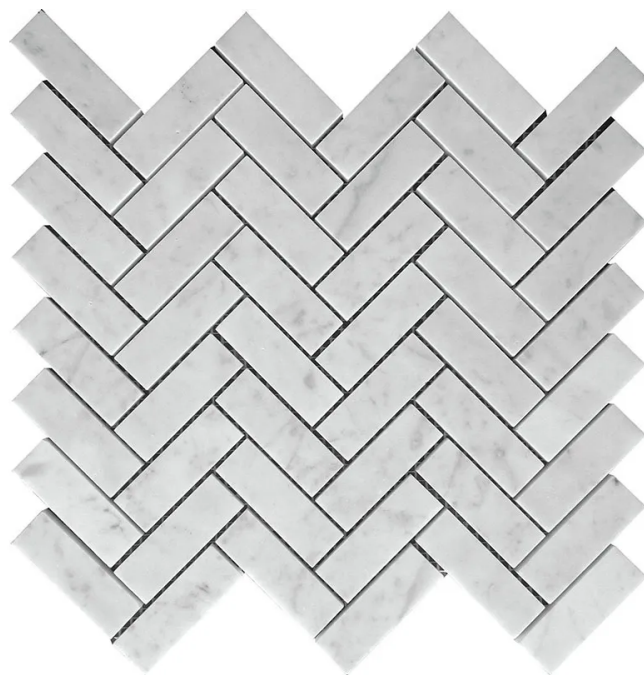

# CARRARA 1X3 HERRINGBONE POLISHED

Code: **KB-H05P**

Collection: **Natural**

## Product Details:

Material	Bianco Carrara
Color	White
Surface	Polished
Mounting Type:	Mesh Mounted
Priced by:	sheet
Sold by:	sheet
Sheet Size:	11.9x12.8"
Chip Size (inch)	1x3"
Chip Size (mm)	25x75
Thickness	3/8"
Sheet Coverage (sq.ft)	1.058
Variation:	-
Porcelain Faces:	-
Porcelain Edges:	-