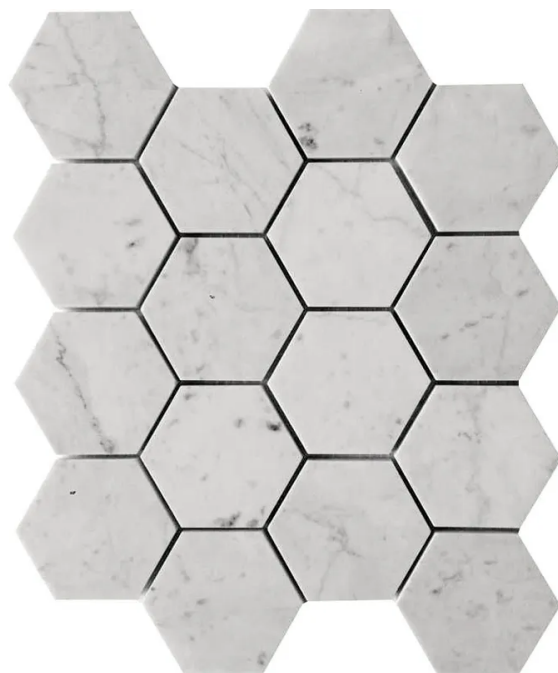

CARRARRA HEX 3X3 Honed

Code: **KB-G06H**

Collection: **Natural**

Product Details:

Material	Bianco Carrara
Color	White
Surface	Honed
Mounting Type:	Mesh Mounted
Priced by:	sheet
Sold by:	sheet
Sheet Size:	10.6x12.2"
Chip Size (inch)	3Ñ...3"
Chip Size (mm)	-
Thickness	3/8"
Sheet Coverage (sq.ft)	0.898
Variation:	-
Porcelain Faces:	-
Porcelain Edges:	-

Packaging Info:

Packing:	5 sht/box
Sq. Ft. Per Box:	4.490
Weight/box:	22.000
Sheet or Sq. Ft. weight:	0.898

Areas of use

Indoor Walls:	Yes
Light traffic floors:	Yes
High traffic floors:	Yes
Shower Walls:	Yes
Shower Floor:	Yes
Steam Room:	No
Swimming Pool:	No
Heat areas up to 150F:	Yes
Commercial Walls:	Yes
Commercial Floors:	Yes