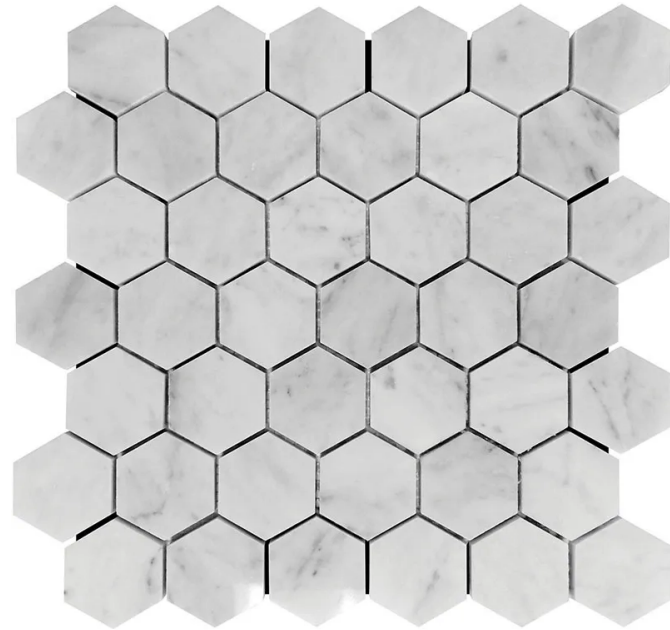

CARRARRA HEX 2X2 POLISHED

Code: **KB-G03P**

Collection: **Natural**

Product Details:

Material	Bianco Carrara
Color	White
Surface	Polished
Mounting Type:	Mesh Mounted
Priced by:	sheet
Sold by:	sheet
Sheet Size:	11.8x11.8"
Chip Size (inch)	1.9x1.9"
Chip Size (mm)	48x48
Thickness	3/8"
Sheet Coverage (sq.ft)	0.967
Variation:	-
Porcelain Faces:	-
Porcelain Edges:	-