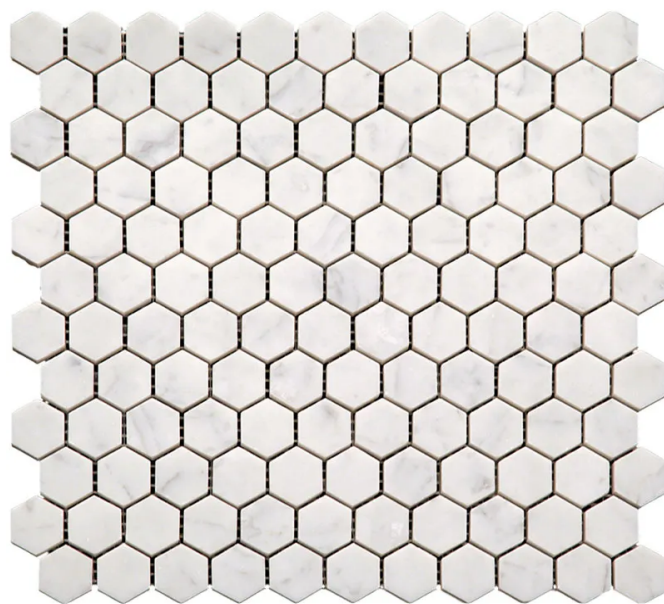

CARRARA HEX 1X1 POLISHED

Code: **KB-G02P**

Collection: **Natural**

Product Details:

Material	Bianco Carrara
Color	White
Surface	Polished
Mounting Type:	Mesh Mounted
Priced by:	sheet
Sold by:	sheet
Sheet Size:	11.2x11.7"
Chip Size (inch)	1x1"
Chip Size (mm)	25x25
Thickness	3/8"
Sheet Coverage (sq.ft)	0.910
Variation:	-
Porcelain Faces:	-
Porcelain Edges:	-

Packaging Info:

Packing:	5 sht/box
Sq. Ft. Per Box:	4.550
Weight/box:	22.000
Sheet or Sq. Ft. weight:	0.910

Areas of use

Indoor Walls:	Yes
Light traffic floors:	Yes
High traffic floors:	Yes
Shower Walls:	Yes
Shower Floor:	Yes
Steam Room:	No
Swimming Pool:	No
Heat areas up to 150F:	Yes
Commercial Walls:	Yes
Commercial Floors:	Yes