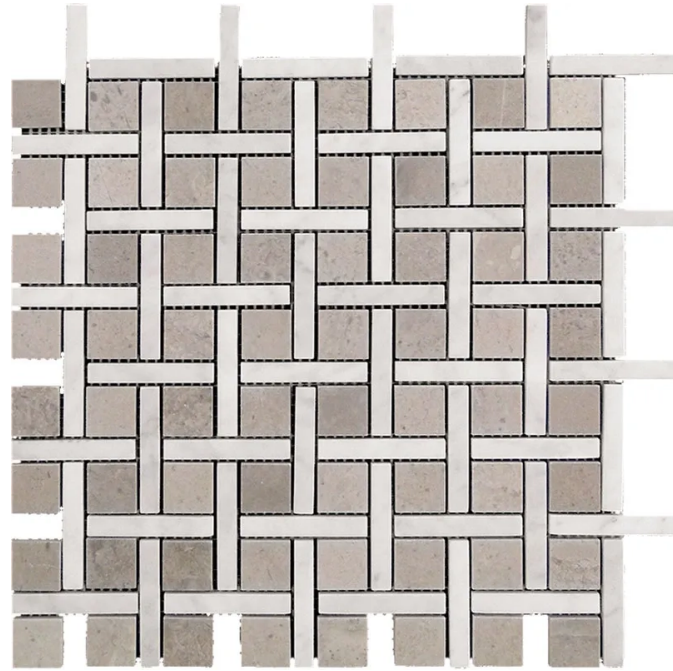

MALAGA

Code: **KB-B02**

Collection: **Natural**

Product Details:

Material	Bianco Carrara, Eastern Beige
Color	Beige
Surface	Polished
Mounting Type:	Mesh Mounted
Priced by:	sheet
Sold by:	sheet
Sheet Size:	12x12"
Chip Size (inch)	1x1 + 0.4x2.4"
Chip Size (mm)	25x25 + 10x60
Thickness	3/8"
Sheet Coverage (sq.ft)	1.000
Variation:	-
Porcelain Faces:	-
Porcelain Edges:	-

Packaging Info:

Packing:	5 sht/box
Sq. Ft. Per Box:	5.000
Weight/box:	22.000
Sheet or Sq. Ft. weight:	1.000

Areas of use

Indoor Walls:	Yes
Light traffic floors:	Yes
High traffic floors:	Yes
Shower Walls:	Yes
Shower Floor:	Yes
Steam Room:	Yes
Swimming Pool:	Yes
Heat areas up to 150F:	Yes
Commercial Walls:	Yes
Commercial Floors:	Yes