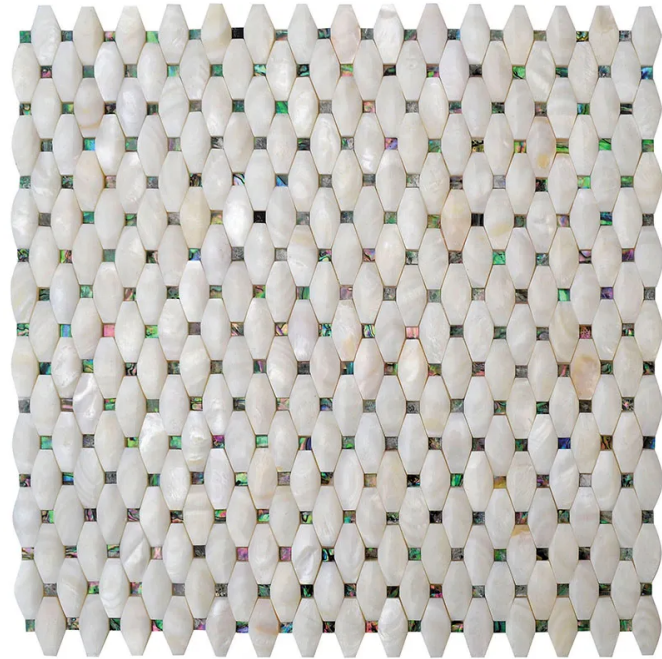

NAUTILUS

Code: **JWS-04**

Collection: **Natural**

Product Details:

Material	Shell, Mother of Pearl
Color	White
Surface	Polished
Mounting Type:	Mesh Mounted
Priced by:	sheet
Sold by:	sheet
Sheet Size:	11.4x11.8"
Chip Size (inch)	0.6x0.9 + 0.2x0.2
Chip Size (mm)	15x23 + 6x6
Thickness	5/32"
Sheet Coverage (sq.ft)	0.934
Variation:	-
Porcelain Faces:	-
Porcelain Edges:	-

Packaging Info:

Packing:	20 sht/box
Sq. Ft. Per Box:	18.683
Weight/box:	32.000
Sheet or Sq. Ft. weight:	0.934

Areas of use

Indoor Walls:	Yes
Light traffic floors:	Yes
High traffic floors:	No
Shower Walls:	Yes
Shower Floor:	No
Steam Room:	No
Swimming Pool:	No
Heat areas up to 150F:	Yes
Commercial Walls:	Yes
Commercial Floors:	No