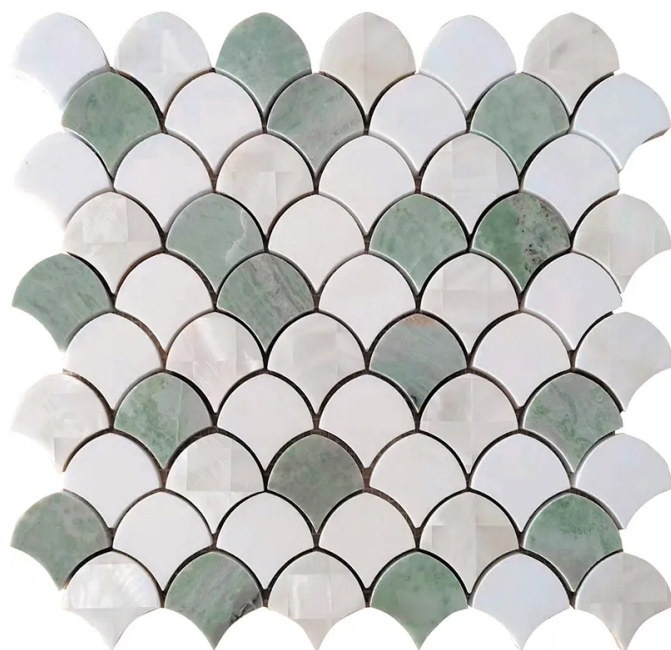

Clifden

Code: **IRD-SC01**

Collection: **Natural**

Product Details:

Material	Mint Green, Thassos, Shell
Color	Green
Surface	Polished
Mounting Type:	Mesh
Priced by:	sheet
Sold by:	sheet
Sheet Size:	10.8x11
Chip Size (inch)	1.8x1.9"
Chip Size (mm)	-
Thickness	3/8"
Sheet Coverage (sq.ft)	0.825
Variation:	V3 (moderate)
Porcelain Faces:	-
Porcelain Edges:	-

Recommended Grout: Laticrete Permacolor