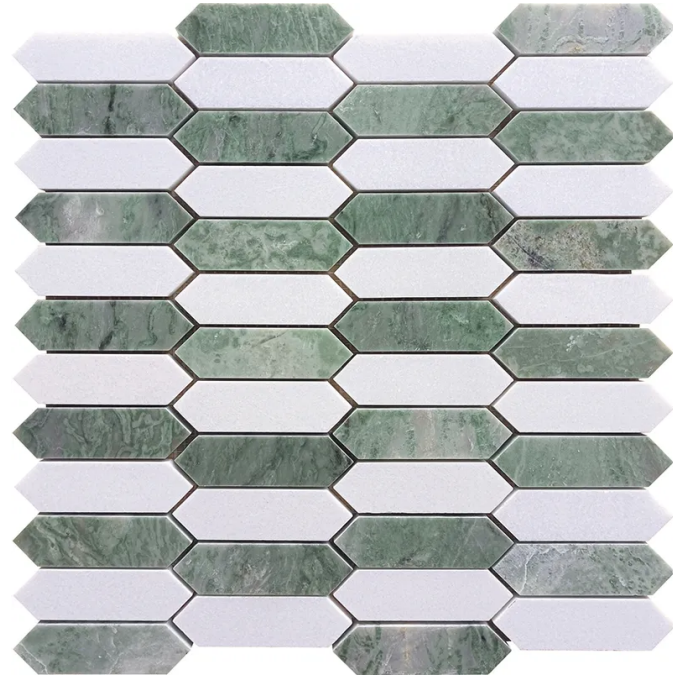

# Dublin

Code: **IRD-PK01**

Collection: **Natural**

## Product Details:

Material	Mint Green, Thassos
Color	Green
Surface	Polished
Mounting Type:	Mesh
Priced by:	sheet
Sold by:	sheet
Sheet Size:	12.5x12.5"
Chip Size (inch)	1x3.5"
Chip Size (mm)	25x89
Thickness	3/8"
Sheet Coverage (sq.ft)	1.085
Variation:	V3 (moderate)
Porcelain Faces:	-
Porcelain Edges:	-