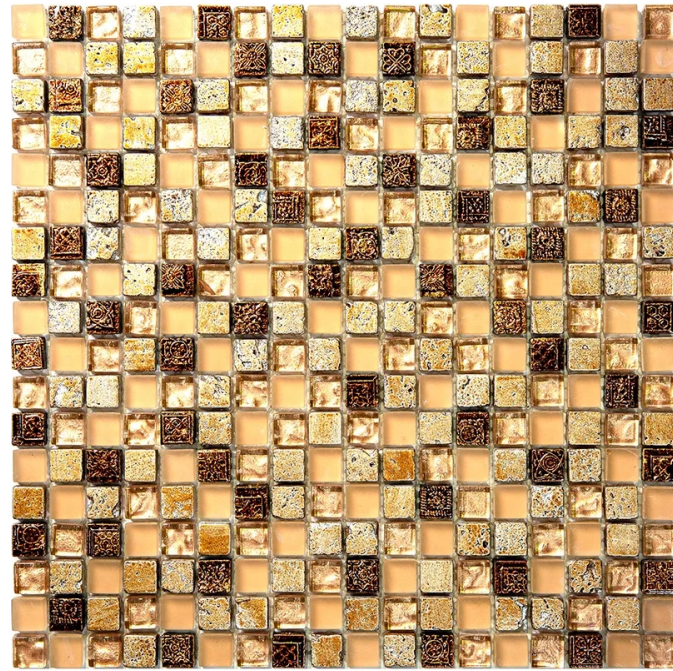

MINI COPPER KETTLE

Code: **BDA-1521-(L)**

Collection: **Natural**

Product Details:

Material	Glass, Resin, Stone
Color	Beige
Surface	Glossy, Foiled
Mounting Type:	Mesh Mounted
Priced by:	sheet
Sold by:	sheet
Sheet Size:	11.7x11.7"
Chip Size (inch)	0.6Ñ...0.6"
Chip Size (mm)	15x15
Thickness	5/16"
Sheet Coverage (sq.ft)	0.951
Variation:	-
Porcelain Faces:	-
Porcelain Edges:	-

Recommended Grout: Laticrete Permacolor