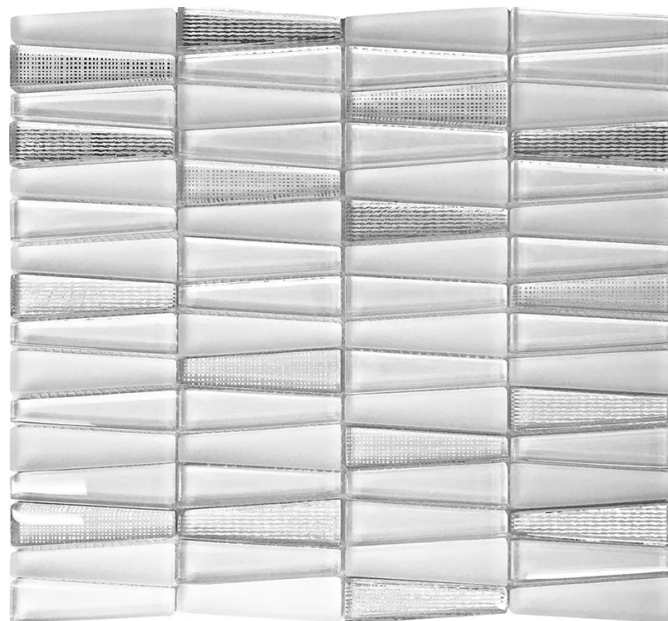

GEYSER TRAPEZIUM

Code: **ICL-11**

Collection: **Natural**

Product Details:

Material	Glass
Color	Silver
Surface	Glossy Matte
Mounting Type:	Mesh Mounted
Priced by:	sheet
Sold by:	sheet
Sheet Size:	12x12.9"
Chip Size (inch)	0.4x0.8x3.1"
Chip Size (mm)	11x21x79
Thickness	5/16"
Sheet Coverage (sq.ft)	1.075
Variation:	-
Porcelain Faces:	-
Porcelain Edges:	-

Packaging Info:

Packing:	5 sht/box
Sq. Ft. Per Box:	5.375
Weight/box:	20.000
Sheet or Sq. Ft. weight:	1.075

Areas of use

Indoor Walls:	Yes
Light traffic floors:	Yes
High traffic floors:	No
Shower Walls:	Yes
Shower Floor:	Yes
Steam Room:	No
Swimming Pool:	No
Heat areas up to 150F:	Yes
Commercial Walls:	Yes
Commercial Floors:	No

Recommended Grout: Laticrete Permacolor