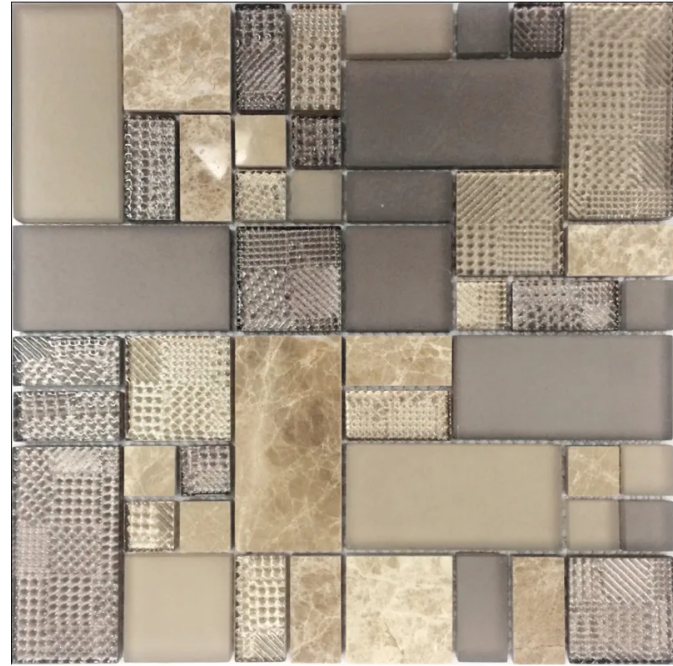

REEF CLIFF

Code: **CAS-026**

Collection: **Natural**

Product Details:

Material	Glass, Stone
Color	Brown
Surface	Polished Matte Textured
Mounting Type:	Mesh Mounted
Priced by:	sheet
Sold by:	sheet
Sheet Size:	11.7x11.7"
Chip Size (inch)	1.9x1.9 + 0.9x1.9 + 0.9x0.9"
Chip Size (mm)	48x48 + 23x48 + 23x23
Thickness	5/16"
Sheet Coverage (sq.ft)	0.951
Variation:	-
Porcelain Faces:	-
Porcelain Edges:	-

Packaging Info:

Packing:	5 sht/box
Sq. Ft. Per Box:	4.753
Weight/box:	18.000
Sheet or Sq. Ft. weight:	0.951

Areas of use

Indoor Walls:	Yes
Light traffic floors:	Yes
High traffic floors:	Yes
Shower Walls:	Yes
Shower Floor:	Yes
Steam Room:	No
Swimming Pool:	No
Heat areas up to 150F:	Yes
Commercial Walls:	Yes
Commercial Floors:	Yes