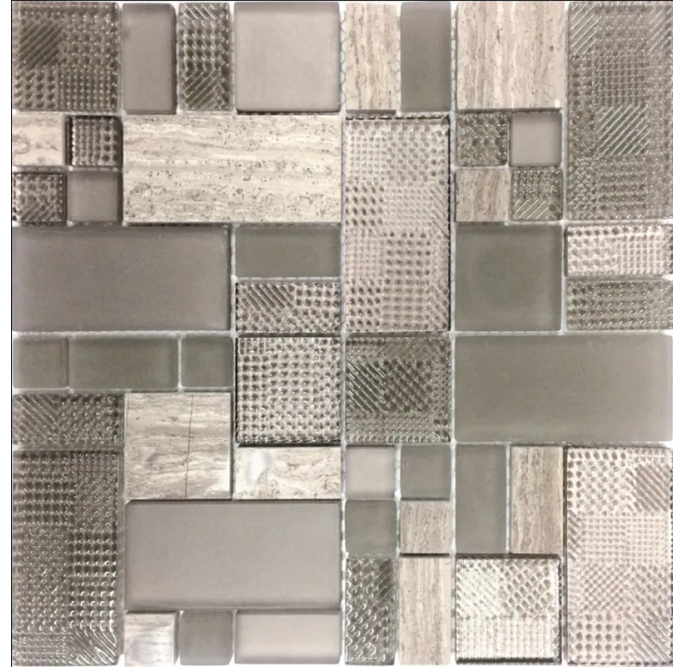

REEF SANDY

Code: **CAS-025-(Discontinued)**

Collection: **Natural**

Product Details:

Material	Glass, Stone
Color	Gray
Surface	Polished Matte Textured
Mounting Type:	Mesh Mounted
Priced by:	sheet
Sold by:	sheet
Sheet Size:	11.7x11.7"
Chip Size (inch)	1.9x1.9 + 0.9x1.9 + 0.9x0.9"
Chip Size (mm)	48x48 + 23x48 + 23x23
Thickness	5/16"
Sheet Coverage (sq.ft)	0.951
Variation:	-
Porcelain Faces:	-
Porcelain Edges:	-

Packaging Info:

Packing:	5 sht/box
Sq. Ft. Per Box:	4.753
Weight/box:	18.000
Sheet or Sq. Ft. weight:	0.951

Areas of use

Indoor Walls:	Yes
Light traffic floors:	Yes
High traffic floors:	Yes
Shower Walls:	Yes
Shower Floor:	Yes
Steam Room:	No
Swimming Pool:	No
Heat areas up to 150F:	Yes
Commercial Walls:	Yes
Commercial Floors:	Yes