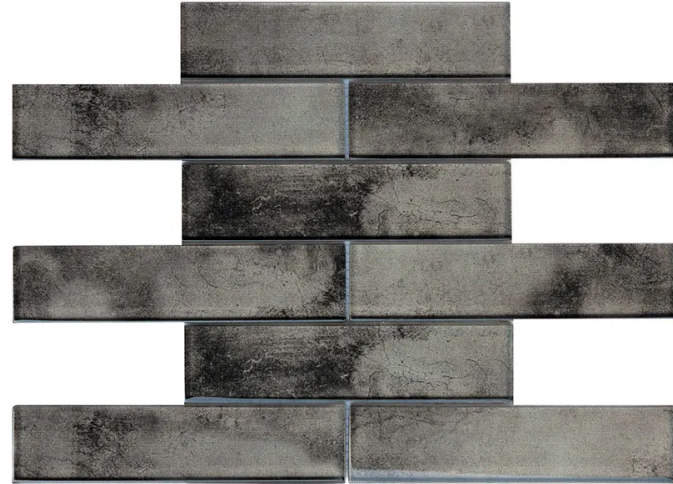

GALAXY SUEDE

Code: **C-11**

Collection: **Natural**

Product Details:

Material	Glass
Color	Brown
Surface	Glossy
Mounting Type:	Mesh Mounted
Priced by:	sheet
Sold by:	sheet
Sheet Size:	11.8x11.8"
Chip Size (inch)	1.9x7.7"
Chip Size (mm)	-
Thickness	5/16"
Sheet Coverage (sq.ft)	0.967
Variation:	-
Porcelain Faces:	-
Porcelain Edges:	-

Packaging Info:

Packing:	5 sht/box
Sq. Ft. Per Box:	4.835
Weight/box:	18.750
Sheet or Sq. Ft. weight:	0.967

Areas of use

Indoor Walls:	Yes
Light traffic floors:	Yes
High traffic floors:	No
Shower Walls:	Yes
Shower Floor:	No
Steam Room:	No
Swimming Pool:	No
Heat areas up to 150F:	Yes
Commercial Walls:	Yes
Commercial Floors:	No

Recommended Grout: Laticrete Permacolor