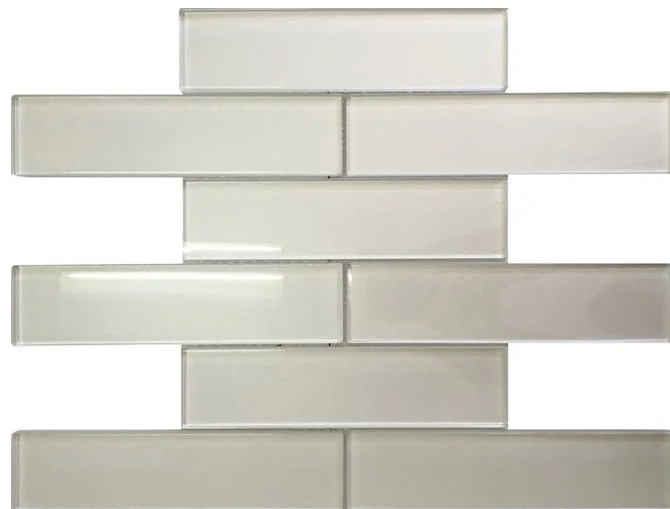

# GALAXY PEARL

Code: **C-01**

Collection: **Natural**

## Product Details:

Material	Glass
Color	White
Surface	Glossy
Mounting Type:	Mesh Mounted
Priced by:	sheet
Sold by:	sheet
Sheet Size:	11.8x11.8"
Chip Size (inch)	1.9x7.7"
Chip Size (mm)	-
Thickness	5/16"
Sheet Coverage (sq.ft)	0.967
Variation:	-
Porcelain Faces:	-
Porcelain Edges:	-