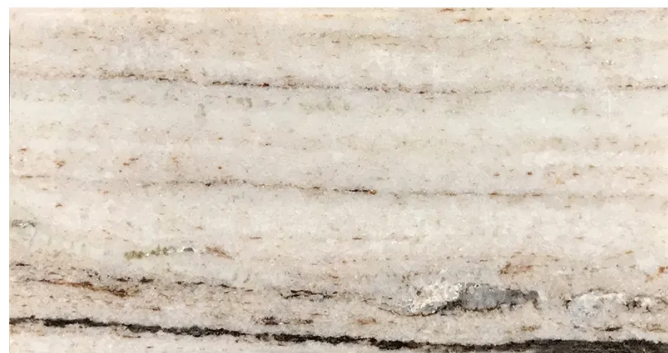

CRYSTAL SAND 12X24 Honed

Code: **FSH-1224H**

Collection: **Natural**

Product Details:

Material	Crystal Sand
Color	Beige
Surface	Honed
Mounting Type:	Loose
Priced by:	sf
Sold by:	box
Sheet Size:	12x24"
Chip Size (inch)	12x24"
Chip Size (mm)	-
Thickness	3/8"
Sheet Coverage (sq.ft)	2.000
Variation:	-
Porcelain Faces:	-
Porcelain Edges:	-