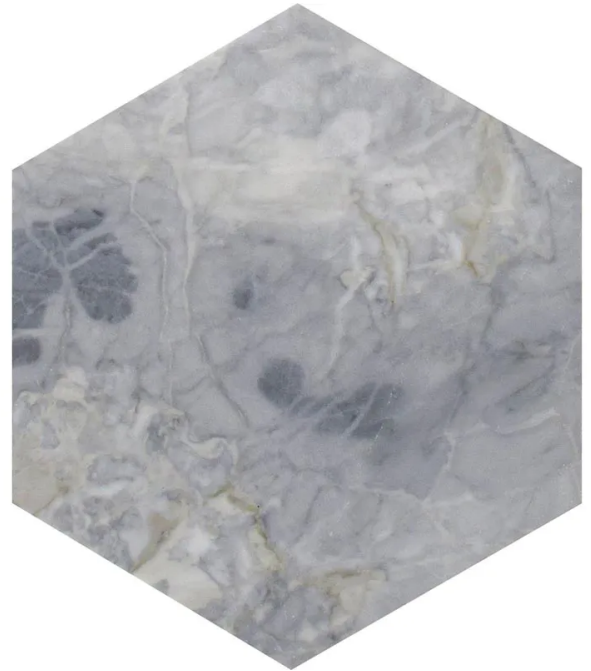

Bardi

Code: **EML-G50H**

Collection: **Natural**

Product Details:

Material	Calacatta Bluette
Color	Gray
Surface	Honed
Mounting Type:	Loose
Priced by:	piece
Sold by:	piece
Sheet Size:	10"
Chip Size (inch)	10x10"
Chip Size (mm)	250x250
Thickness	3/8"
Sheet Coverage (sq.ft)	0.590
Variation:	-
Porcelain Faces:	-
Porcelain Edges:	-

Packaging Info:

Packing:	5 sht/box
Sq. Ft. Per Box:	2.950
Sheet or Sq. Ft. weight:	0.590

Areas of use

Indoor Walls:	Yes
Light traffic floors:	Yes
High traffic floors:	Yes
Shower Walls:	Yes
Shower Floor:	Yes
Steam Room:	Yes
Swimming Pool:	No
Heat areas up to 150F:	Yes
Commercial Walls:	Yes
Commercial Floors:	Yes