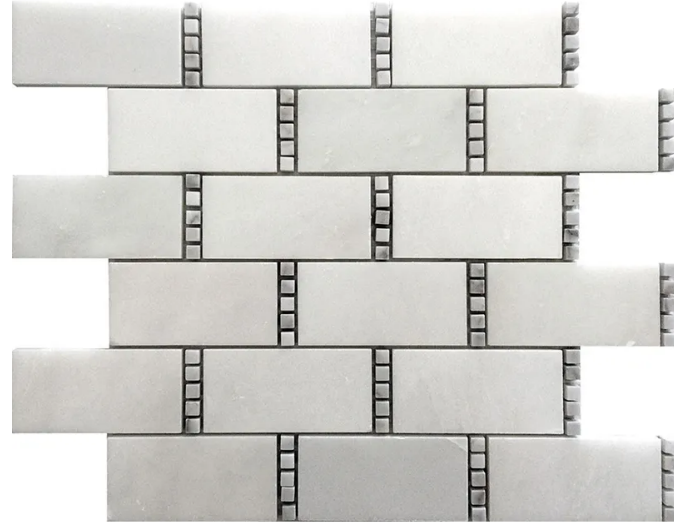

ANACOSTIA

Code: **DC-R02**

Collection: **Natural**

Product Details:

Material	Eastern White, Bianco Carrara
Color	White
Surface	Polished
Mounting Type:	Mesh Mounted
Priced by:	sheet
Sold by:	sheet
Sheet Size:	11.7x13"
Chip Size (inch)	1.9x3.8 + 0.3x0.3"
Chip Size (mm)	47x97 + 8x8
Thickness	3/8"
Sheet Coverage (sq.ft)	1.056
Variation:	-
Porcelain Faces:	-
Porcelain Edges:	-

Packaging Info:

Packing:	5 sht/box
Sq. Ft. Per Box:	5.281
Weight/box:	25.000
Sheet or Sq. Ft. weight:	1.056

Areas of use

Indoor Walls:	Yes
Light traffic floors:	Yes
High traffic floors:	Yes
Shower Walls:	Yes
Shower Floor:	Yes
Steam Room:	No
Swimming Pool:	No
Heat areas up to 150F:	Yes
Commercial Walls:	Yes
Commercial Floors:	Yes