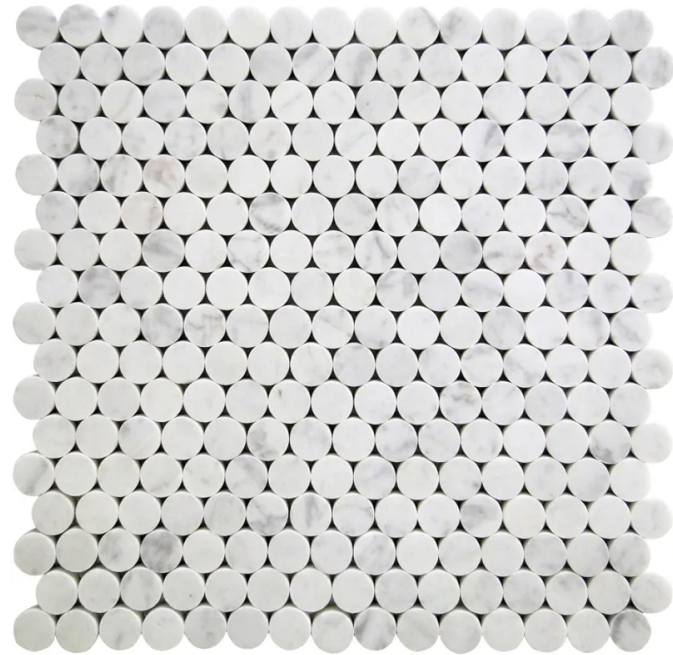

LOGAN CIRCLE

Code: **DC-P01P**

Collection: **Natural**

Product Details:

Material	Bianco Carrara
Color	White
Surface	Polished
Mounting Type:	Mesh Mounted
Priced by:	sheet
Sold by:	sheet
Sheet Size:	11.3x12.3"
Chip Size (inch)	0.8x0.8"
Chip Size (mm)	-
Thickness	3/8"
Sheet Coverage (sq.ft)	0.965
Variation:	-
Porcelain Faces:	-
Porcelain Edges:	-

Packaging Info:

Packing:	5 sht/box
Sq. Ft. Per Box:	4.826
Weight/box:	20.000
Sheet or Sq. Ft. weight:	0.965

Areas of use

Indoor Walls:	Yes
Light traffic floors:	Yes
High traffic floors:	Yes
Shower Walls:	Yes
Shower Floor:	Yes
Steam Room:	No
Swimming Pool:	No
Heat areas up to 150F:	Yes
Commercial Walls:	Yes
Commercial Floors:	Yes