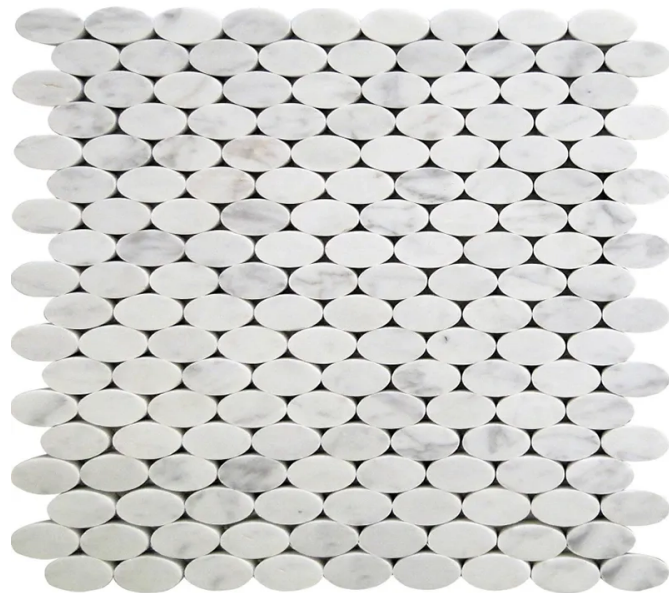

OVAL OFFICE

Code: **DC-OV2**

Collection: **Natural**

Product Details:

Material	Bianco Carrara
Color	White
Surface	Polished
Mounting Type:	Mesh Mounted
Priced by:	sheet
Sold by:	sheet
Sheet Size:	11.2X11.6"
Chip Size (inch)	0.6x1.2"
Chip Size (mm)	-
Thickness	3/8"
Sheet Coverage (sq.ft)	0.902
Variation:	-
Porcelain Faces:	-
Porcelain Edges:	-

Packaging Info:

Packing:	5 sht/box
Sq. Ft. Per Box:	4.511
Weight/box:	18.750
Sheet or Sq. Ft. weight:	0.902

Areas of use

Indoor Walls:	Yes
Light traffic floors:	Yes
High traffic floors:	Yes
Shower Walls:	Yes
Shower Floor:	Yes
Steam Room:	No
Swimming Pool:	No
Heat areas up to 150F:	Yes
Commercial Walls:	Yes
Commercial Floors:	Yes