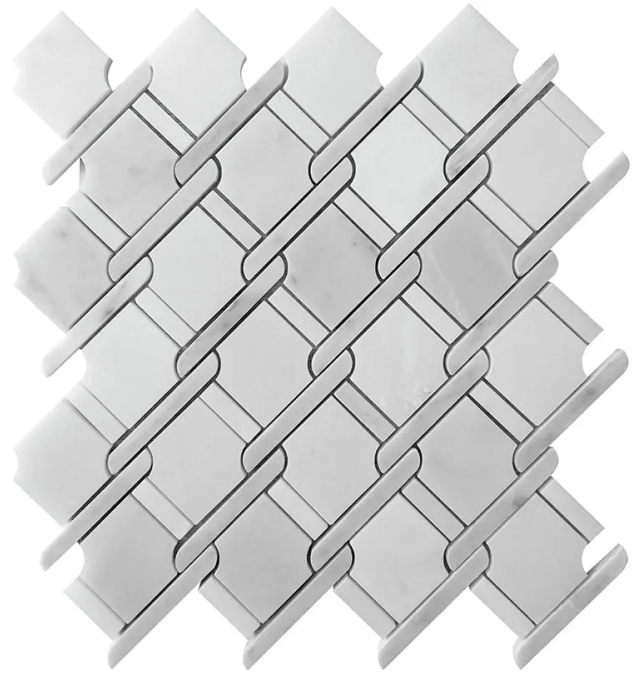

BURLEITH

Code: **DC-NT1**

Collection: **Natural**

Product Details:

Material	Eastern White, Bianco Carrara
Color	White
Surface	Polished
Mounting Type:	Mesh Mounted
Priced by:	sheet
Sold by:	sheet
Sheet Size:	11x12.2"
Chip Size (inch)	N/A
Chip Size (mm)	N/A
Thickness	3/8"
Sheet Coverage (sq.ft)	0.932
Variation:	-
Porcelain Faces:	-
Porcelain Edges:	-

Packaging Info:

Packing:	5 sht/box
Sq. Ft. Per Box:	4.660
Weight/box:	19.500
Sheet or Sq. Ft. weight:	0.932

Areas of use

Indoor Walls:	Yes
Light traffic floors:	Yes
High traffic floors:	Yes
Shower Walls:	Yes
Shower Floor:	Yes
Steam Room:	No
Swimming Pool:	No
Heat areas up to 150F:	Yes
Commercial Walls:	Yes
Commercial Floors:	Yes