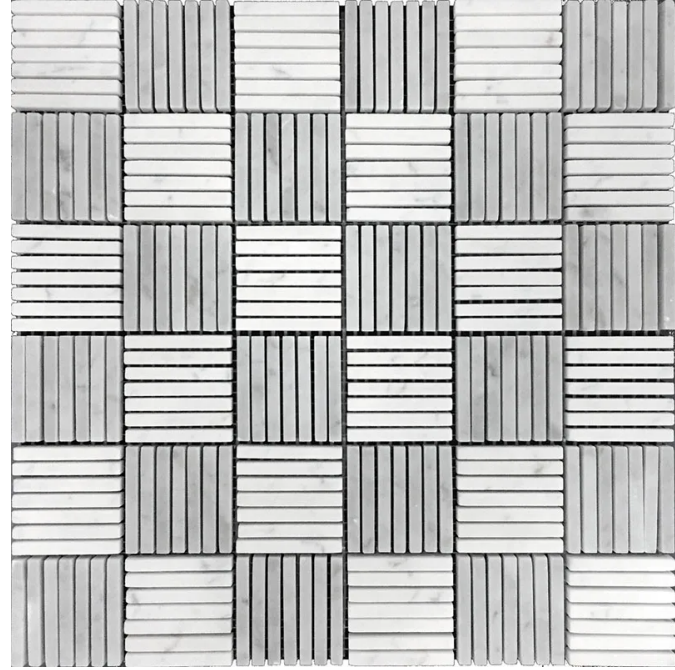

POTOMAC

Code: **DC-L01**

Collection: **Natural**

Product Details:

Material	Bianco Carrara
Color	White
Surface	Polished
Mounting Type:	Mesh Mounted
Priced by:	sheet
Sold by:	sheet
Sheet Size:	12x12"
Chip Size (inch)	0.2x2"
Chip Size (mm)	5x50
Thickness	3/8"
Sheet Coverage (sq.ft)	1.000
Variation:	-
Porcelain Faces:	-
Porcelain Edges:	-

Packaging Info:

Packing:	5 sht/box
Sq. Ft. Per Box:	5.000
Weight/box:	17.500
Sheet or Sq. Ft. weight:	1.000

Areas of use

Indoor Walls:	Yes
Light traffic floors:	Yes
High traffic floors:	Yes
Shower Walls:	Yes
Shower Floor:	Yes
Steam Room:	No
Swimming Pool:	No
Heat areas up to 150F:	Yes
Commercial Walls:	Yes
Commercial Floors:	Yes