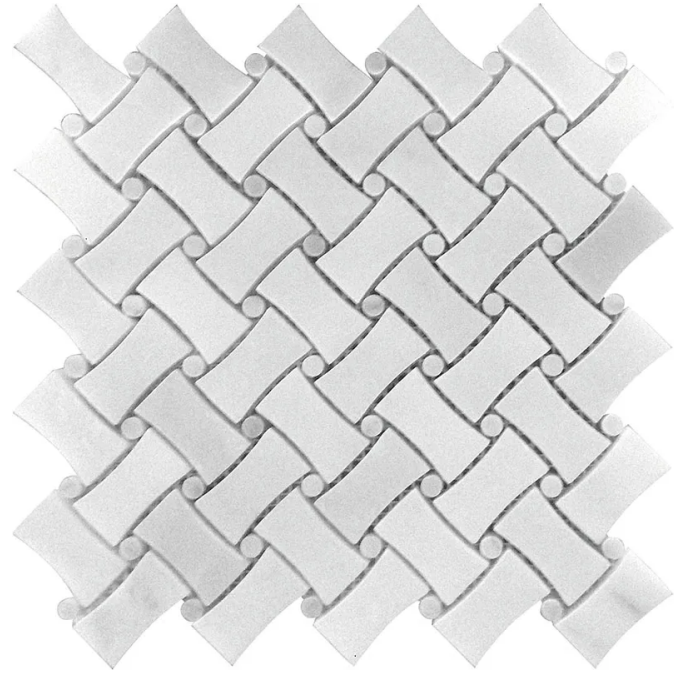

KALORAMA

Code: **DC-B23**

Collection: **Natural**

Product Details:

Material	Eastern White, Bianco Carrara
Color	White
Surface	Polished
Mounting Type:	Mesh Mounted
Priced by:	sheet
Sold by:	sheet
Sheet Size:	11x11"
Chip Size (inch)	0.9x1.9 + 0.4x0.4"
Chip Size (mm)	23x48 + 10x10
Thickness	3/8"
Sheet Coverage (sq.ft)	0.840
Variation:	-
Porcelain Faces:	-
Porcelain Edges:	-

Packaging Info:

Packing:	5 sht/box
Sq. Ft. Per Box:	4.201
Weight/box:	20.000
Sheet or Sq. Ft. weight:	0.840

Areas of use

Indoor Walls:	Yes
Light traffic floors:	Yes
High traffic floors:	Yes
Shower Walls:	Yes
Shower Floor:	Yes
Steam Room:	No
Swimming Pool:	No
Heat areas up to 150F:	Yes
Commercial Walls:	Yes
Commercial Floors:	Yes