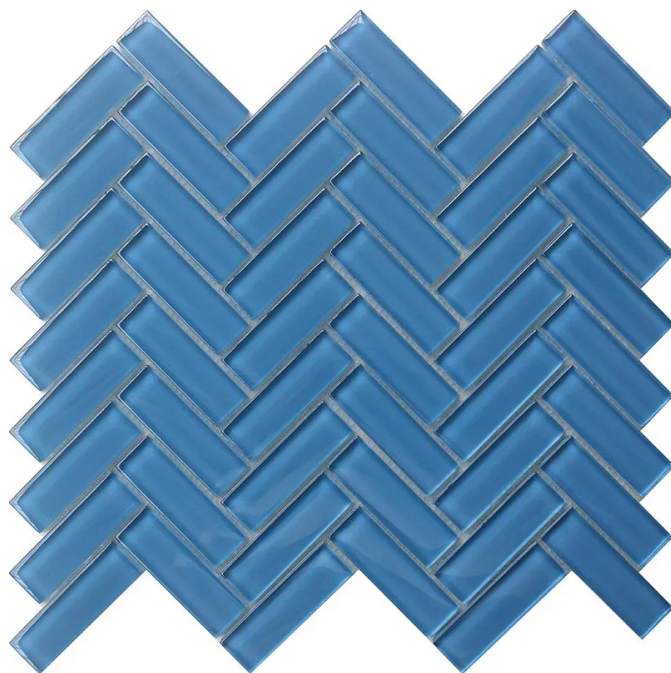

LAGUNA 1x3 HERRINGBONE GLOSS

Code: **HB-143**

Collection: **Natural**

Product Details:

Material	Glass
Color	Blue
Surface	Glossy
Mounting Type:	Mesh Mounted
Priced by:	sheet
Sold by:	sheet
Sheet Size:	11x12.6"
Chip Size (inch)	1x3"
Chip Size (mm)	-
Thickness	5/16"
Sheet Coverage (sq.ft)	0.962
Variation:	-
Porcelain Faces:	-
Porcelain Edges:	-

Packaging Info:

Packing:	5 shts/box
Sq. Ft. Per Box:	4.812
Weight/box:	17.500
Sheet or Sq. Ft. weight:	0.962

Areas of use

Indoor Walls:	Yes
Light traffic floors:	Yes
High traffic floors:	Yes
Shower Walls:	Yes
Shower Floor:	Yes
Steam Room:	Yes
Swimming Pool:	Yes
Heat areas up to 150F:	Yes
Commercial Walls:	Yes
Commercial Floors:	Yes