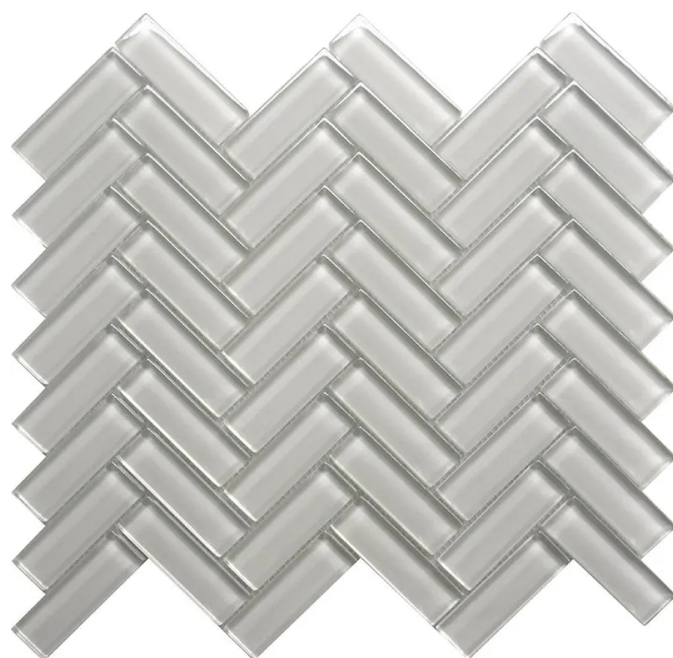

SUGAR COOKIE 1X3 HERRINGBONE GLOSS

Code: **HB-085**

Collection: **Natural**

Product Details:

Material	Glass
Color	Beige
Surface	Glossy
Mounting Type:	Mesh Mounted
Priced by:	sheet
Sold by:	sheet
Sheet Size:	11x12.6"
Chip Size (inch)	1x3"
Chip Size (mm)	-
Thickness	5/16"
Sheet Coverage (sq.ft)	0.962
Variation:	-
Porcelain Faces:	-
Porcelain Edges:	-

Packaging Info:

Packing:	5 shts/box
Sq. Ft. Per Box:	4.812
Weight/box:	17.500
Sheet or Sq. Ft. weight:	0.962

Areas of use

Indoor Walls:	Yes
Light traffic floors:	Yes
High traffic floors:	Yes
Shower Walls:	Yes
Shower Floor:	Yes
Steam Room:	Yes
Swimming Pool:	Yes
Heat areas up to 150F:	Yes
Commercial Walls:	Yes
Commercial Floors:	Yes