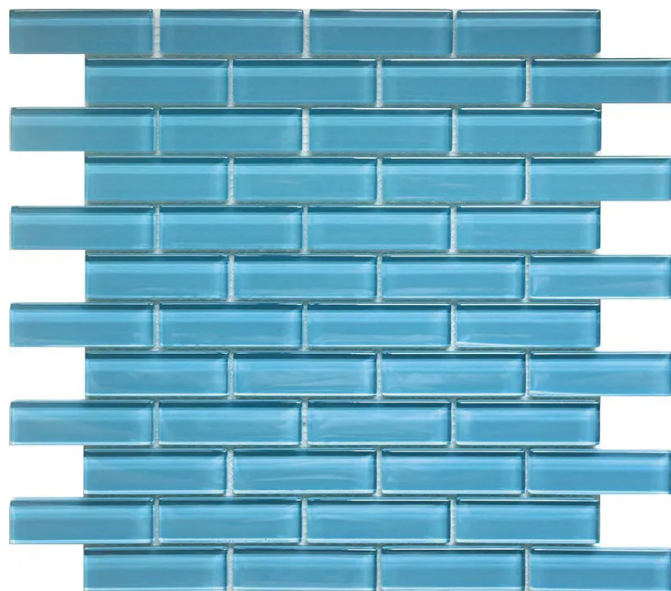

TURQUOISE 1X3 BRICK GLOSS

Code: **BR-042**

Collection: **Natural**

Product Details:

Material	Glass
Color	Blue
Surface	Glossy
Mounting Type:	Mesh Mounted
Priced by:	sheet
Sold by:	sheet
Sheet Size:	11.9x11.9"
Chip Size (inch)	1x3"
Chip Size (mm)	-
Thickness	5/16"
Sheet Coverage (sq.ft)	0.983
Variation:	-
Porcelain Faces:	-
Porcelain Edges:	-

Packaging Info:

Packing:	5 shts/box
Sq. Ft. Per Box:	4.917
Weight/box:	17.500
Sheet or Sq. Ft. weight:	0.983

Areas of use

Indoor Walls:	Yes
Light traffic floors:	Yes
High traffic floors:	Yes
Shower Walls:	Yes
Shower Floor:	Yes
Steam Room:	Yes
Swimming Pool:	Yes
Heat areas up to 150F:	Yes
Commercial Walls:	Yes
Commercial Floors:	Yes