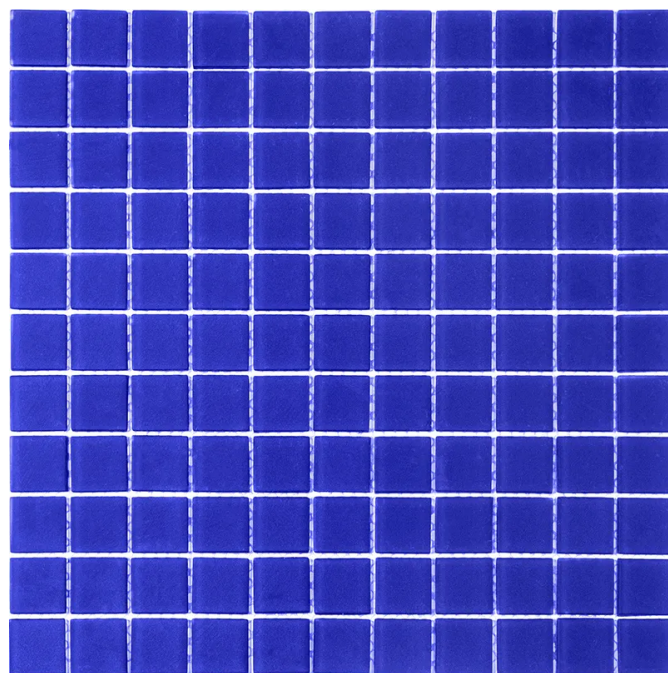

# COBALT BLUE MATTE

Code: **A-012M-1X1**

Collection: **Natural**

## Product Details:

Material	Glass
Color	Blue
Surface	Glossy
Mounting Type:	Mesh Mounted
Priced by:	sheet
Sold by:	sheet
Sheet Size:	11.8x11.8"
Chip Size (inch)	1x1
Chip Size (mm)	-
Thickness	5/32"
Sheet Coverage (sq.ft)	0.967
Variation:	-
Porcelain Faces:	-
Porcelain Edges:	-