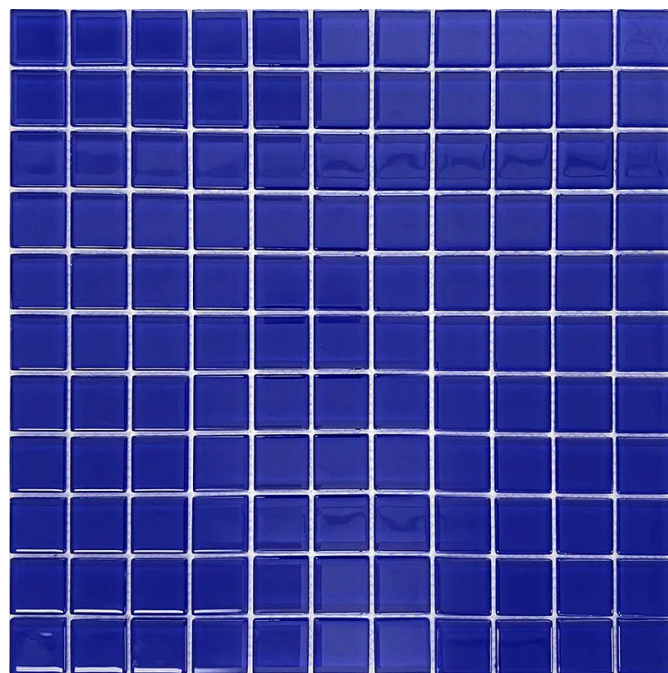

COBALT BLUE GLOSS

Code: **A-012-1X1**

Collection: **Natural**

Product Details:

Material	Glass
Color	Blue
Surface	Glossy
Mounting Type:	Mesh Mounted
Priced by:	sheet
Sold by:	sheet
Sheet Size:	11.8x11.8"
Chip Size (inch)	1x1
Chip Size (mm)	-
Thickness	5/32"
Sheet Coverage (sq.ft)	0.967
Variation:	-
Porcelain Faces:	-
Porcelain Edges:	-

Packaging Info:

Packing:	10 sht/box
Sq. Ft. Per Box:	9.669
Weight/box:	18.000
Sheet or Sq. Ft. weight:	0.967

Areas of use

Indoor Walls:	Yes
Light traffic floors:	Yes
High traffic floors:	Yes
Shower Walls:	Yes
Shower Floor:	Yes
Steam Room:	Yes
Swimming Pool:	Yes
Heat areas up to 150F:	Yes
Commercial Walls:	Yes
Commercial Floors:	Yes