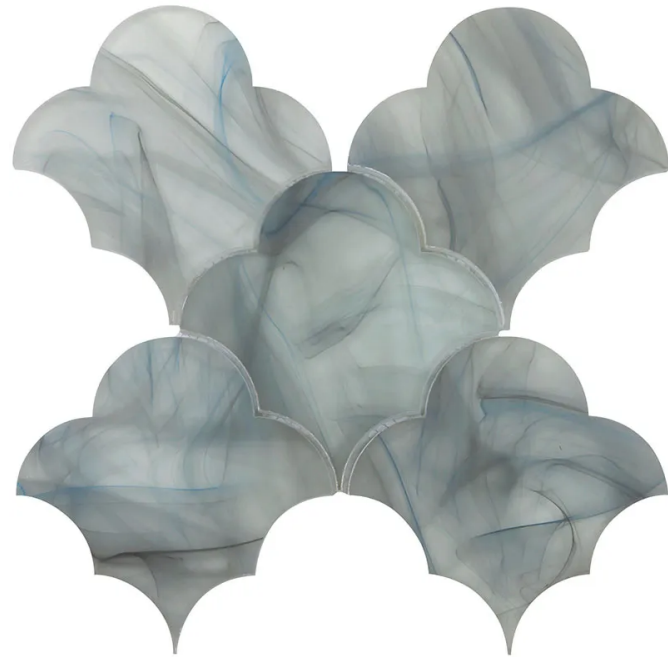

BLUE ATLAS

Code: **CLA-12BL**

Collection: **Natural**

Product Details:

Material	Glass
Color	Blue
Surface	Glossy
Mounting Type:	Mesh Mounted
Priced by:	sheet
Sold by:	sheet
Sheet Size:	8.8x9.1"
Chip Size (inch)	5.8x5.9"
Chip Size (mm)	-
Thickness	5/16"
Sheet Coverage (sq.ft)	0.556
Variation:	-
Porcelain Faces:	-
Porcelain Edges:	-

Recommended Grout: Bostik Dimensions Diamond