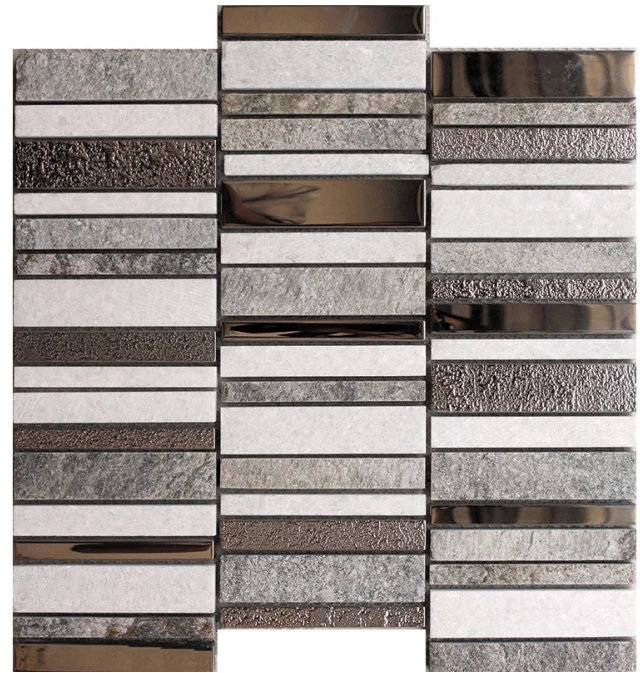

# STAX QUARTZ

Code: **HTC-535-M**

Collection: **Natural**

## Product Details:

Material	Glass, Stone
Color	Gray
Surface	Polished, Textured
Mounting Type:	Mesh Mounted
Priced by:	sheet
Sold by:	sheet
Sheet Size:	11.8x11.8"
Chip Size (inch)	3.9x0.9 + 3.9x0.6 + 3.9x0.4"
Chip Size (mm)	98x22, 98x15, 98x10
Thickness	5/16"
Sheet Coverage (sq.ft)	0.967
Variation:	-
Porcelain Faces:	-
Porcelain Edges:	-