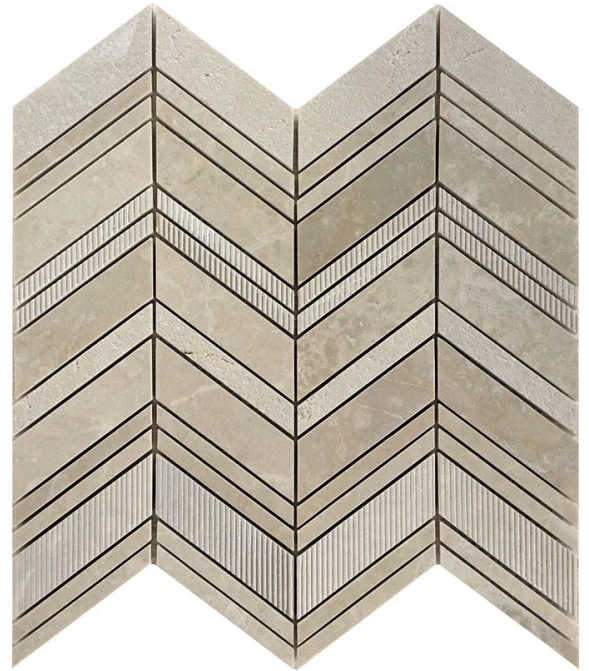

BALIAN CREMA

Code: **BL-07CM**

Collection: **Natural**

Product Details:

Material	Crema Marfil
Color	Beige
Surface	polished etched
Mounting Type:	Mesh Mounted
Priced by:	sheet
Sold by:	sheet
Sheet Size:	13x13.5"
Chip Size (inch)	1.4x4 + 0.75x4 + 0.5x4"
Chip Size (mm)	36x103 + 19x103 + 12x103
Thickness	5/16"
Sheet Coverage (sq.ft)	1.219
Variation:	-
Porcelain Faces:	-
Porcelain Edges:	-

Packaging Info:

Packing:	5 sht/box
Sq. Ft. Per Box:	6.094
Weight/box:	23.000
Sheet or Sq. Ft. weight:	1.219

Areas of use

Indoor Walls:	Yes
Light traffic floors:	Yes
High traffic floors:	Yes
Shower Walls:	Yes
Shower Floor:	Yes
Steam Room:	Yes
Swimming Pool:	No
Heat areas up to 150F:	Yes
Commercial Walls:	Yes
Commercial Floors:	No