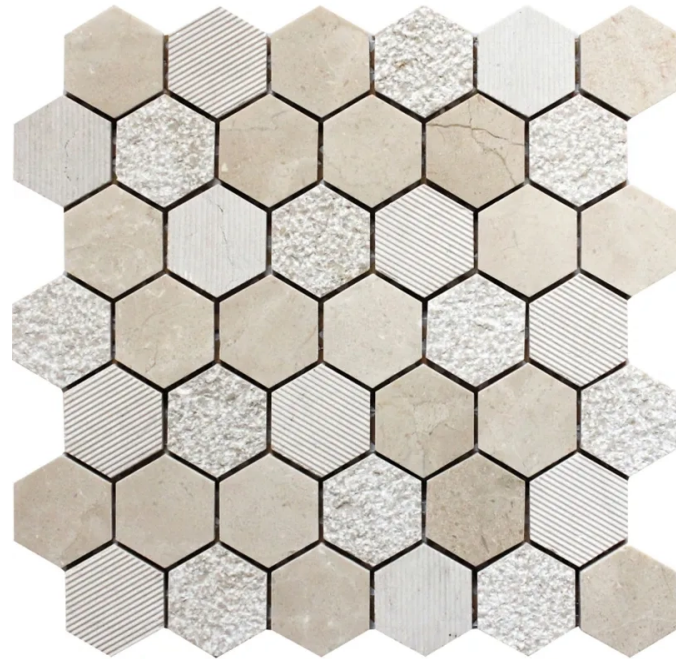

INDI CREMA

Code: **BL-01CM**

Collection: **Natural**

Product Details:

Material	Crema Marfil
Color	Beige
Surface	Polished, Etched
Mounting Type:	Mesh Mounted
Priced by:	sheet
Sold by:	sheet
Sheet Size:	11.8x12"
Chip Size (inch)	1.9x1.9"
Chip Size (mm)	48x48
Thickness	5/16"
Sheet Coverage (sq.ft)	0.983
Variation:	-
Porcelain Faces:	-
Porcelain Edges:	-

Packaging Info:

Packing:	5 sht/box
Sq. Ft. Per Box:	4.917
Weight/box:	17.000
Sheet or Sq. Ft. weight:	0.983

Areas of use

Indoor Walls:	Yes
Light traffic floors:	Yes
High traffic floors:	Yes
Shower Walls:	Yes
Shower Floor:	Yes
Steam Room:	Yes
Swimming Pool:	No
Heat areas up to 150F:	Yes
Commercial Walls:	Yes
Commercial Floors:	No