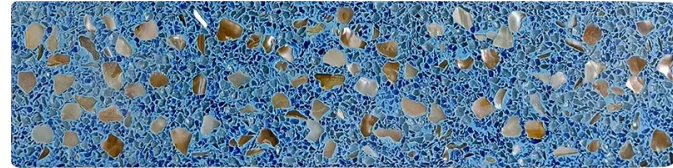

AQUATERRA BLUE BRICK

Code: **AQT-06BR-BLU**

Collection: **Natural**

Product Details:

Material	Shell, Terrazzo
Color	Blue
Surface	Glossy
Mounting Type:	Loose
Priced by:	sf
Sold by:	box
Sheet Size:	3x12"
Chip Size (inch)	3x12"
Chip Size (mm)	75x300
Thickness	3/8"
Sheet Coverage (sq.ft)	0.250
Variation:	V2 (slight)
Porcelain Faces:	-
Porcelain Edges:	-

Recommended Grout: Laticrete Permacolor