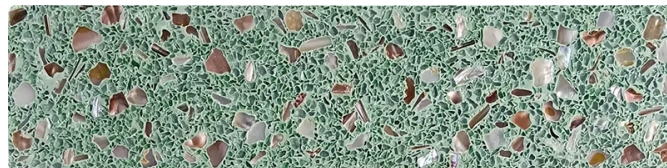

AQUATERRA GREEN BRICK

Code: **AQT-05BR-GRN**

Collection: **Natural**

Product Details:

Material	Shell, Terrazzo
Color	Green
Surface	Glossy
Mounting Type:	Loose
Priced by:	sf
Sold by:	box
Sheet Size:	3x12"
Chip Size (inch)	3x12"
Chip Size (mm)	75x300
Thickness	3/8"
Sheet Coverage (sq.ft)	0.250
Variation:	V2 (slight)
Porcelain Faces:	-
Porcelain Edges:	-

Recommended Grout: Laticrete Permacolor