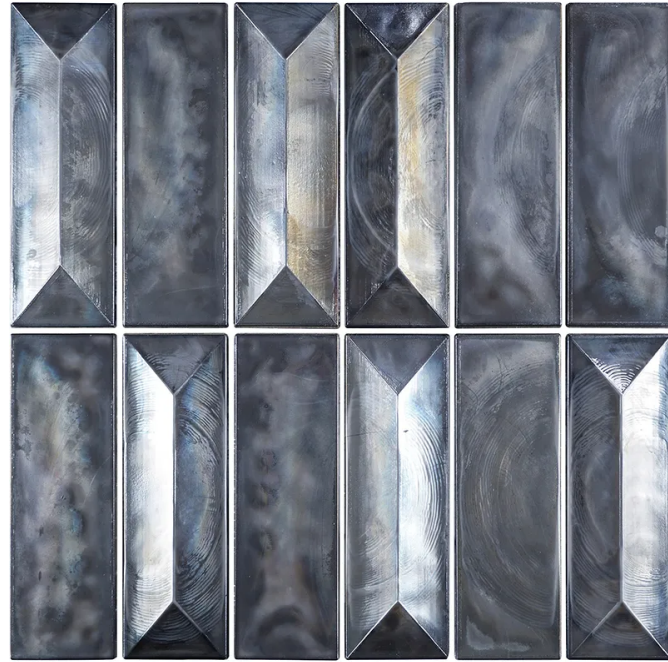

Allure Grey Rectangular

Code: **AL-04GRY-R**

Collection: **Natural**

Product Details:

Material	Glass
Color	Gray
Surface	Glossy
Mounting Type:	Mesh
Priced by:	sheet
Sold by:	sheet
Sheet Size:	11.9x12"
Chip Size (inch)	1.87x5.81"
Chip Size (mm)	-
Thickness	15/32"
Sheet Coverage (sq.ft)	0.992
Variation:	V3 (moderate)
Porcelain Faces:	-
Porcelain Edges:	-

Recommended Grout: Laticrete Permacolor