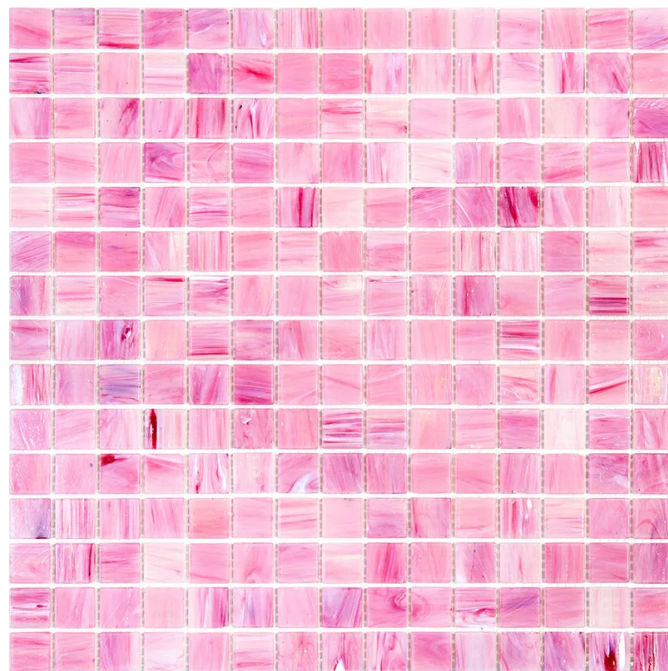

ST-RD211 (STN708)

Code:ST-RD211-(STN708)

Collection:STELLA

Product Details:

Material	Glass
Color	Red
Surface	Glossy
Mounting Type:	Mosaic
Priced by:	sheet
Sold by:	sheet
Sheet Size:	12x12"
Chip Size (inch)	0.8x0.8"
Chip Size (mm)	20x20
Thickness	5/32"
Sheet Coverage (sq.ft)	1.000
Variation:	-
Porcelain Faces:	-
Porcelain Edges:	-