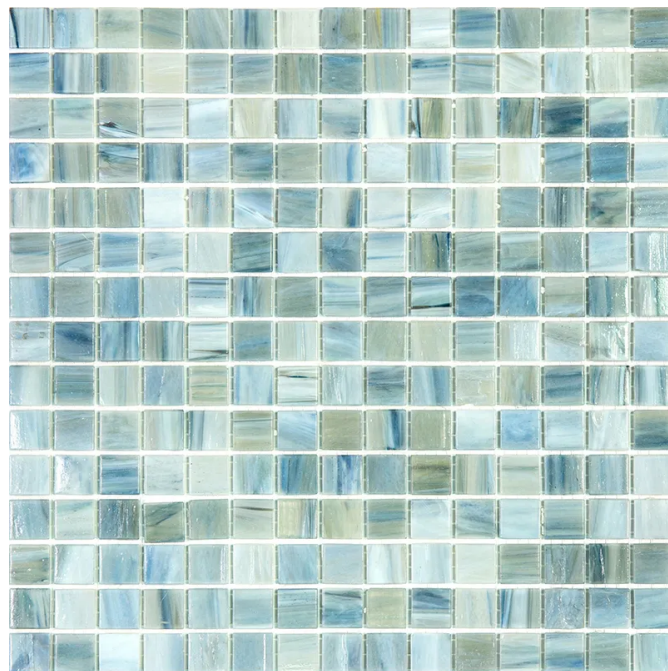

ST-GR707 (STN137)

Code: **ST-GR707-(STN137)**

Collection: **STELLA**

Product Details:

Material	Glass
Color	Gray
Surface	Glossy
Mounting Type:	Mosaic
Priced by:	sheet
Sold by:	sheet
Sheet Size:	12x12"
Chip Size (inch)	0.8x0.8"
Chip Size (mm)	20x20
Thickness	5/32"
Sheet Coverage (sq.ft)	1.000
Variation:	-
Porcelain Faces:	-
Porcelain Edges:	-