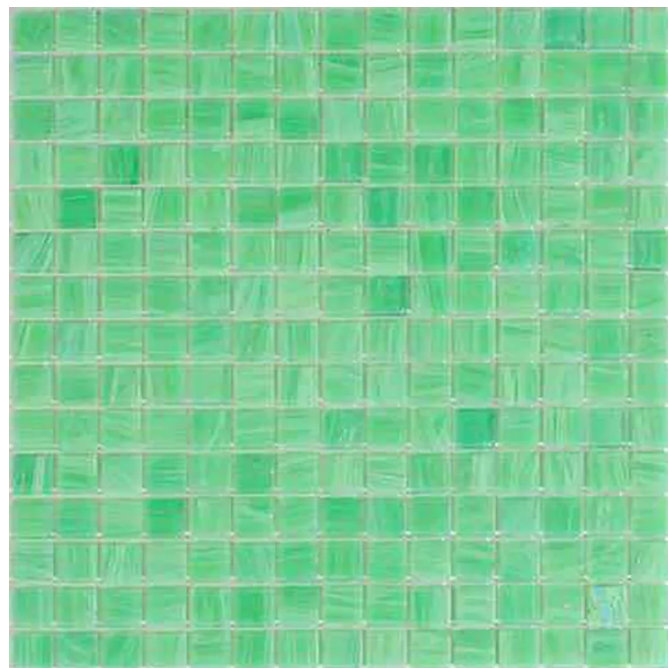

ST-GN414 (STM10)

Code: **ST-GN414-(STM10)**

Collection: **STELLA**

Product Details:

Material	Glass
Color	Green
Surface	Glossy
Mounting Type:	Mosaic
Priced by:	sheet
Sold by:	sheet
Sheet Size:	12x12"
Chip Size (inch)	0.8x0.8"
Chip Size (mm)	20x20
Thickness	5/32"
Sheet Coverage (sq.ft)	1.000
Variation:	-
Porcelain Faces:	-
Porcelain Edges:	-