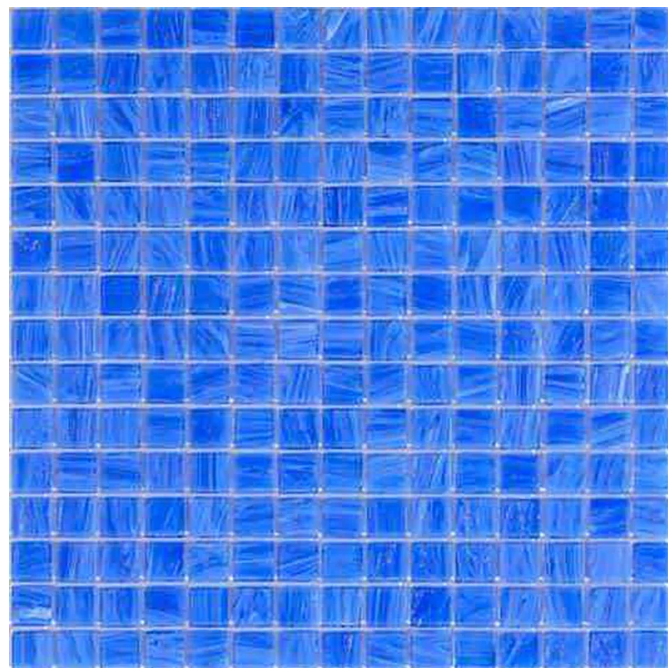

ST-BL538 (STM05)

Code: **ST-BL538-(STM05)**

Collection: **STELLA**

Product Details:

Material	Glass
Color	Blue
Surface	Glossy
Mounting Type:	Mosaic
Priced by:	sheet
Sold by:	sheet
Sheet Size:	12x12"
Chip Size (inch)	0.8x0.8"
Chip Size (mm)	20x20
Thickness	5/32"
Sheet Coverage (sq.ft)	1.000
Variation:	-
Porcelain Faces:	-
Porcelain Edges:	-