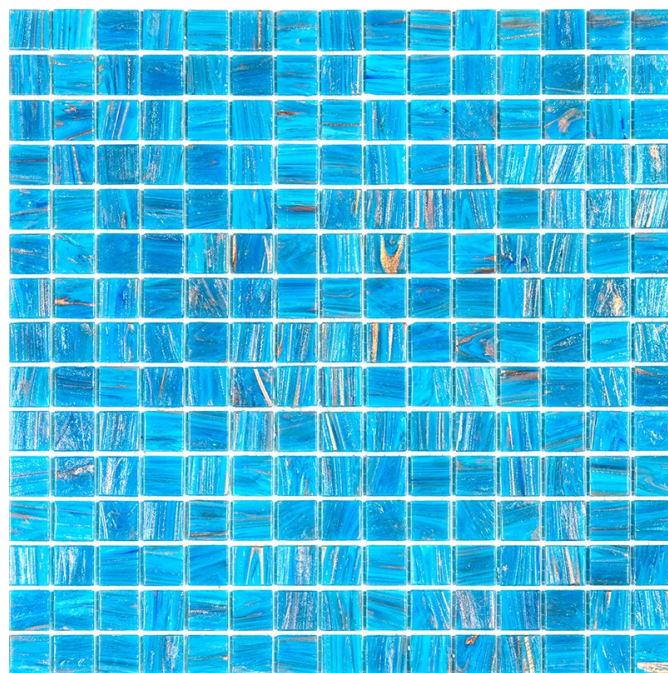

ST-BL524 (STE50)

Code: **ST-BL524-(STE50)**

Collection: **STELLA**

Product Details:

Material	Glass
Color	Blue
Surface	Glossy
Mounting Type:	Mosaic
Priced by:	sheet
Sold by:	sheet
Sheet Size:	12x12"
Chip Size (inch)	0.8x0.8"
Chip Size (mm)	20x20
Thickness	5/32"
Sheet Coverage (sq.ft)	1.000
Variation:	-
Porcelain Faces:	-
Porcelain Edges:	-