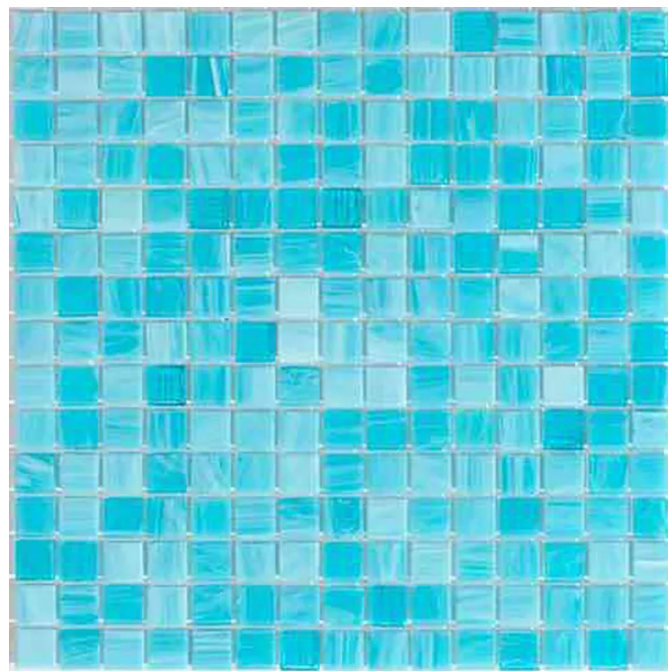

ST-BL521 (STN449)

Code: **ST-BL521-(STN449)**

Collection: **STELLA**

Product Details:

Material	Glass
Color	Blue
Surface	Glossy
Mounting Type:	Mosaic
Priced by:	sheet
Sold by:	sheet
Sheet Size:	12x12"
Chip Size (inch)	0.8x0.8"
Chip Size (mm)	20x20
Thickness	5/32"
Sheet Coverage (sq.ft)	1.000
Variation:	-
Porcelain Faces:	-
Porcelain Edges:	-