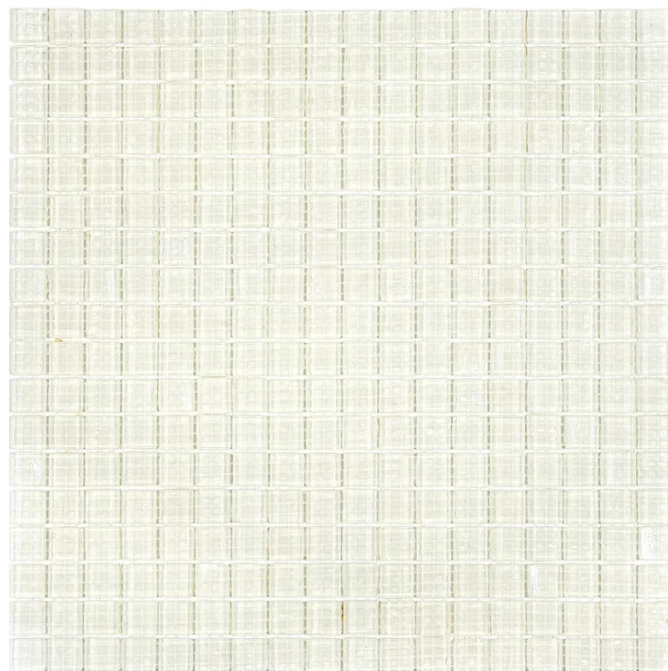

NB-WH110 (NW10)

Code: **NB-WH110-(NW10)**

Collection: **NIBBLE**

Product Details:

Material	Glass
Color	White
Surface	Glossy
Mounting Type:	Mosaic
Priced by:	sheet
Sold by:	sheet
Sheet Size:	11.6x11.6"
Chip Size (inch)	0.6x0.6"
Chip Size (mm)	15x15
Thickness	5/32"
Sheet Coverage (sq.ft)	0.934
Variation:	-
Porcelain Faces:	-
Porcelain Edges:	-

Packaging Info:

Packing:	20 sheets/ctn
Sq. Ft. Per Box:	18.689
Weight/box:	29.600
Sheet or Sq. Ft. weight:	0.934

Areas of use

Indoor Walls:	Yes
Light traffic floors:	Yes
High traffic floors:	Yes
Shower Walls:	Yes
Shower Floor:	Yes
Steam Room:	Yes
Swimming Pool:	Yes
Heat areas up to 150F:	Yes
Commercial Walls:	Yes
Commercial Floors:	Yes