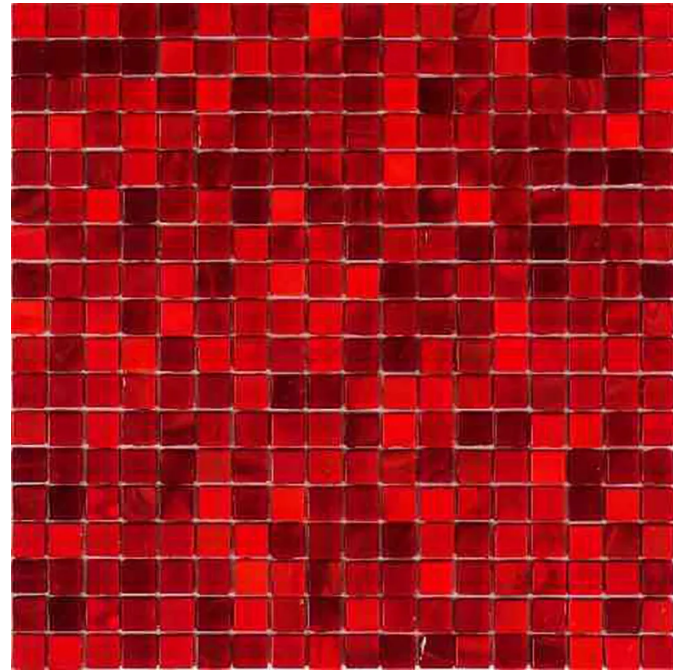

NB-RD230 (N106)

Code: **NB-RD230-(N106)**

Collection: **NIBBLE**

Product Details:

Material	Glass
Color	Red
Surface	Glossy
Mounting Type:	Mosaic
Priced by:	sheet
Sold by:	sheet
Sheet Size:	11.6x11.6"
Chip Size (inch)	0.6x0.6"
Chip Size (mm)	15x15
Thickness	5/32"
Sheet Coverage (sq.ft)	0.934
Variation:	-
Porcelain Faces:	-
Porcelain Edges:	-