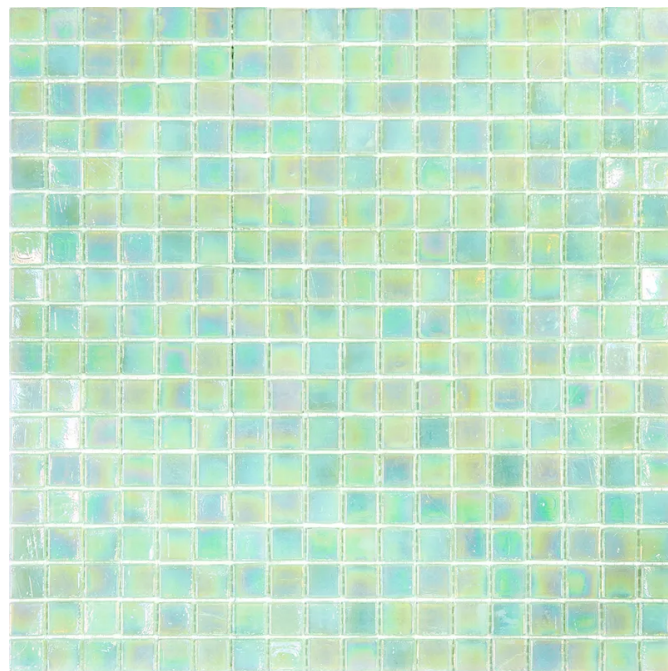

NB-GN422 (NE28)

Code: **NB-GN422-(NE28)**

Collection: **NIBBLE**

Product Details:

Material	Glass
Color	Green
Surface	Glossy
Mounting Type:	Mosaic
Priced by:	sheet
Sold by:	sheet
Sheet Size:	11.6x11.6"
Chip Size (inch)	0.6x0.6"
Chip Size (mm)	15x15
Thickness	5/32"
Sheet Coverage (sq.ft)	0.934
Variation:	-
Porcelain Faces:	-
Porcelain Edges:	-