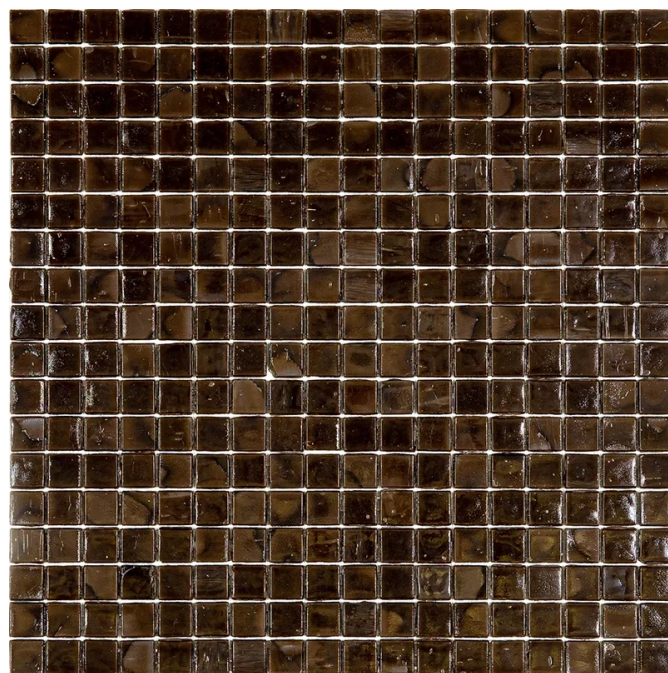

NB-BR614 (N51)

Code: **NB-BR614-(N51)**

Collection: **NIBBLE**

Product Details:

Material	Glass
Color	Brown
Surface	Glossy
Mounting Type:	Mosaic
Priced by:	sheet
Sold by:	sheet
Sheet Size:	11.6x11.6"
Chip Size (inch)	0.6x0.6"
Chip Size (mm)	15x15
Thickness	5/32"
Sheet Coverage (sq.ft)	0.934
Variation:	-
Porcelain Faces:	-
Porcelain Edges:	-