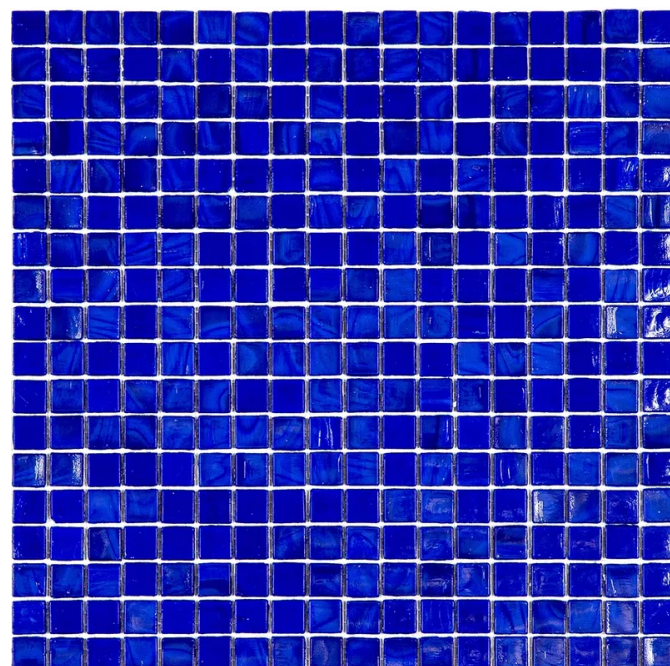

# NB-BL570 (N068)

Code: **NB-BL570-(N068)**

Collection: **NIBBLE**

## Product Details:

Material	Glass
Color	Blue
Surface	Glossy
Mounting Type:	Mosaic
Priced by:	sheet
Sold by:	sheet
Sheet Size:	11.6x11.6"
Chip Size (inch)	0.6x0.6"
Chip Size (mm)	15x15
Thickness	5/32"
Sheet Coverage (sq.ft)	0.934
Variation:	-
Porcelain Faces:	-
Porcelain Edges:	-