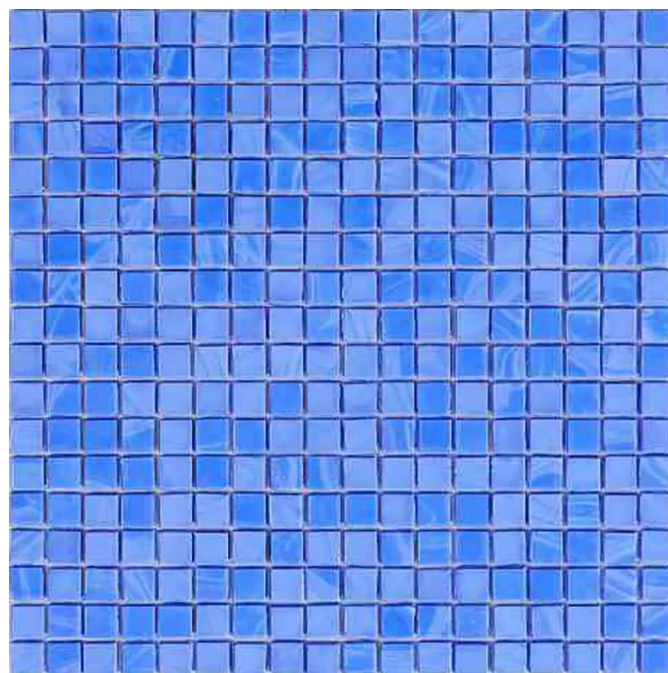

NB-BL562 (NC0320)

Code: **NB-BL562-(NC0320)**

Collection: **NIBBLE**

Product Details:

Material	Glass
Color	Blue
Surface	Glossy
Mounting Type:	Mosaic
Priced by:	sheet
Sold by:	sheet
Sheet Size:	11.6x11.6"
Chip Size (inch)	0.6x0.6"
Chip Size (mm)	15x15
Thickness	5/32"
Sheet Coverage (sq.ft)	0.934
Variation:	-
Porcelain Faces:	-
Porcelain Edges:	-