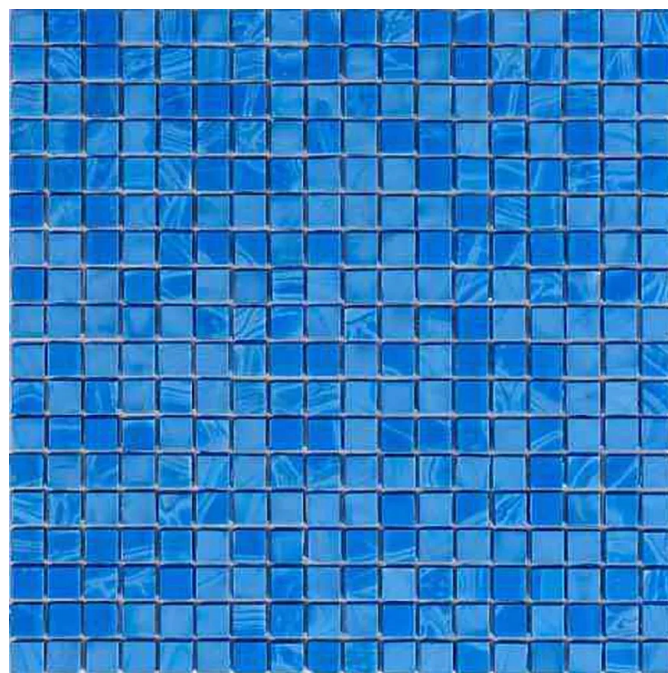

NB-BL561 (NC0310)

Code:NB-BL561-(NC0310)

Collection:NIBBLE

Product Details:

Material	Glass
Color	Blue
Surface	Glossy
Mounting Type:	Mosaic
Priced by:	sheet
Sold by:	sheet
Sheet Size:	11.6x11.6"
Chip Size (inch)	0.6x0.6"
Chip Size (mm)	15x15
Thickness	5/32"
Sheet Coverage (sq.ft)	0.934
Variation:	-
Porcelain Faces:	-
Porcelain Edges:	-

Packaging Info:

Packing:	20 sheets/ctn
Sq. Ft. Per Box:	18.689
Weight/box:	29.600
Sheet or Sq. Ft. weight:	0.934

Areas of use

Indoor Walls:	Yes
Light traffic floors:	Yes
High traffic floors:	Yes
Shower Walls:	Yes
Shower Floor:	Yes
Steam Room:	Yes
Swimming Pool:	Yes
Heat areas up to 150F:	Yes
Commercial Walls:	Yes
Commercial Floors:	Yes