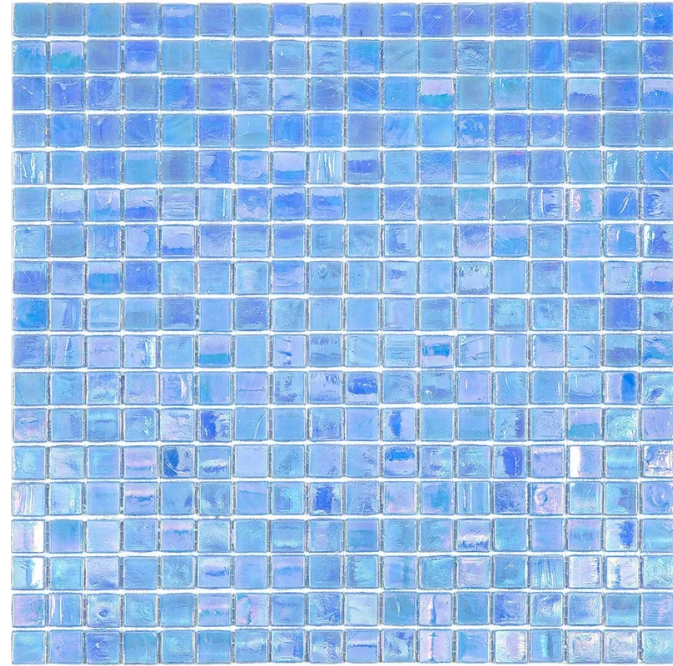

NB-BL555 (NE22)

Code: **NB-BL555-(NE22)**

Collection: **NIBBLE**

Product Details:

Material	Glass
Color	Blue
Surface	Glossy
Mounting Type:	Mosaic
Priced by:	sheet
Sold by:	sheet
Sheet Size:	11.6x11.6"
Chip Size (inch)	0.6x0.6"
Chip Size (mm)	15x15
Thickness	5/32"
Sheet Coverage (sq.ft)	0.934
Variation:	-
Porcelain Faces:	-
Porcelain Edges:	-